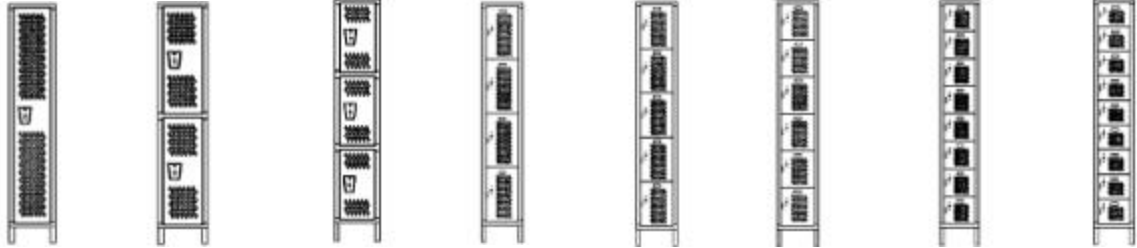

R E P U B L I C
STORAGE SYSTEMS COMPANY

Heavy Duty and All Welded Ventilated Lockers

W	D	Single Tier Heights	Double Tier Heights	Triple Tier Heights	4-High Box Heights	5-High Box Heights	6-High Box Heights	8-High Box Heights	9-High Box Heights
9	12	48, 60, 72	30, 36						
9	15	48, 60, 72	30, 36						
9	18	60, 72	30, 36						
12	12	36, 48, 60, 72	30, 36			12, 14.4	12	9	8
12	15	36, 48, 60, 72	30, 36			12, 14.4	12	9	8
12	18	36, 48, 60, 72	24, 30, 36, 42	20, 24	18	12, 14.4	12	9	8
15	15	60, 72	24, 30, 36, 42	20, 24		12, 14.4	12	9	8
15	18	60, 72	24, 30, 36, 42	20, 24		12, 14.4	12	9	8
15	21	60, 72	30, 36			12, 14.4	12		8
18	15	60, 72	30, 36			12, 14.4	12		8
18	18	60, 72	30, 36			12, 14.4	12		8
18	21	60, 72	30, 36			12, 14.4	12		8
24	18	60, 72	30, 36						
24	21	60, 72	30, 36						
24	24	60, 72	30, 36						