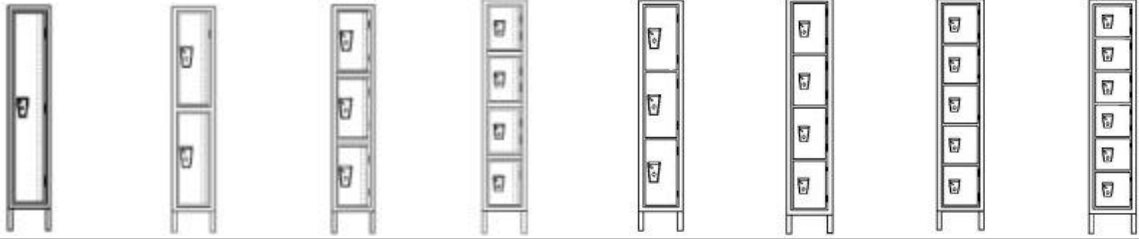

R E P U B L I C
STORAGE SYSTEMS COMPANY

Single Point II Corridor Lockers

W	D	Single Tier Heights	Double Tier Heights	Triple Tier Heights	Four Tier Heights	3-High Box Heights	4-High Box Heights	5-High Box Heights	6-High Box Heights
12	12	36, 48, 60, 72	24, 30, 36, 42	20, 24	18	20, 24	15, 18	12, 14.4	12
12	15	36, 48, 60, 72	24, 30, 36, 42	20, 24		20, 24	15, 18	12, 14.4	12
12	18	36, 48, 60, 72	24, 30, 36, 42	20, 24		20, 24	15, 18	12, 14.4	12
15	15	60, 72	24, 30, 36	20, 24		20, 24	15, 18	12, 14.4	12
15	18	60, 72	24, 30, 36	20, 24		20, 24		12, 14.4	12
15	21	60, 72	30, 36			20, 24		12, 14.4	12
18	15	60, 72	30, 36						
18	18	60, 72	30, 36						
18	21	60, 72	30, 36						
24	18	60, 72	30, 36						
24	21	60, 72	30, 36						
24	24	60, 72	30, 36						